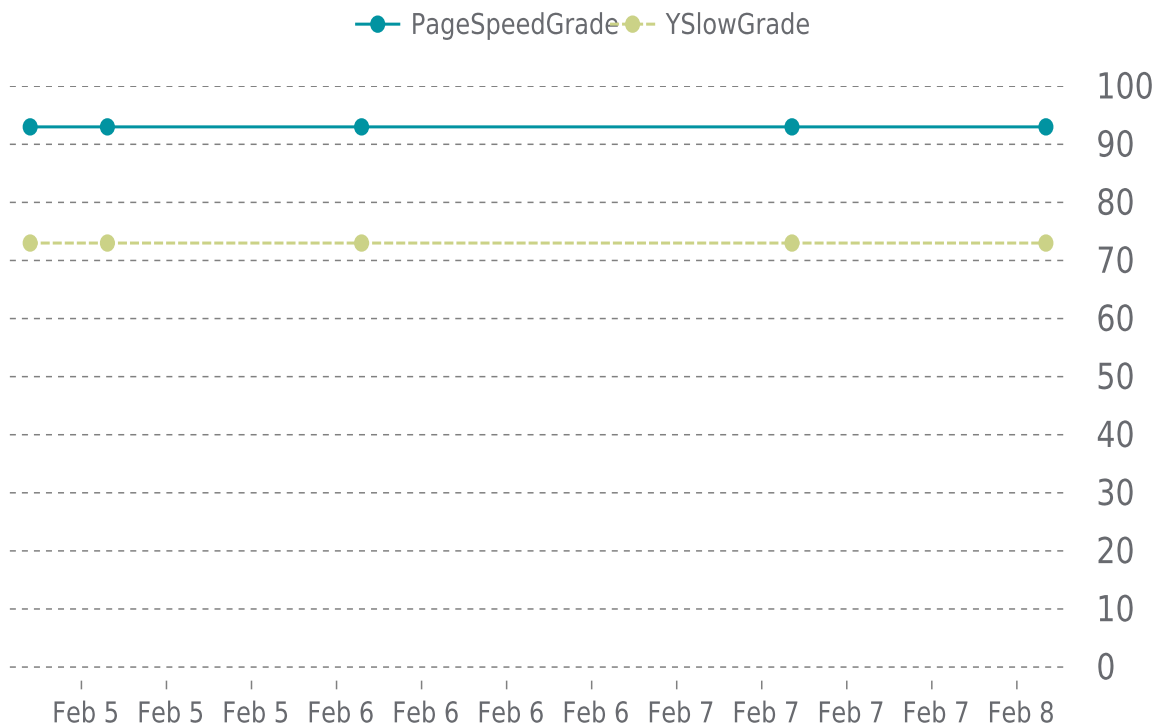

MOST RECENT SCAN

08-02-2020

PageSpeed Grade

A (93%)

Previous check: 93%

YSlow Grade

C (73%)

Previous check: 73%

PERFORMANCE OVERVIEW

PERFORMANCE HISTORY

Date	Load time	PageSpeed	YSlow
08-02-2020 02:03	2.52 s	A (93%)	C (73%)
07-02-2020 08:08	3.90 s	A (93%)	C (73%)
06-02-2020 01:46	2.77 s	A (93%)	C (73%)
05-02-2020 14:23	5.60 s	A (93%)	C (73%)
05-02-2020 07:50	2.75 s	A (93%)	C (73%)