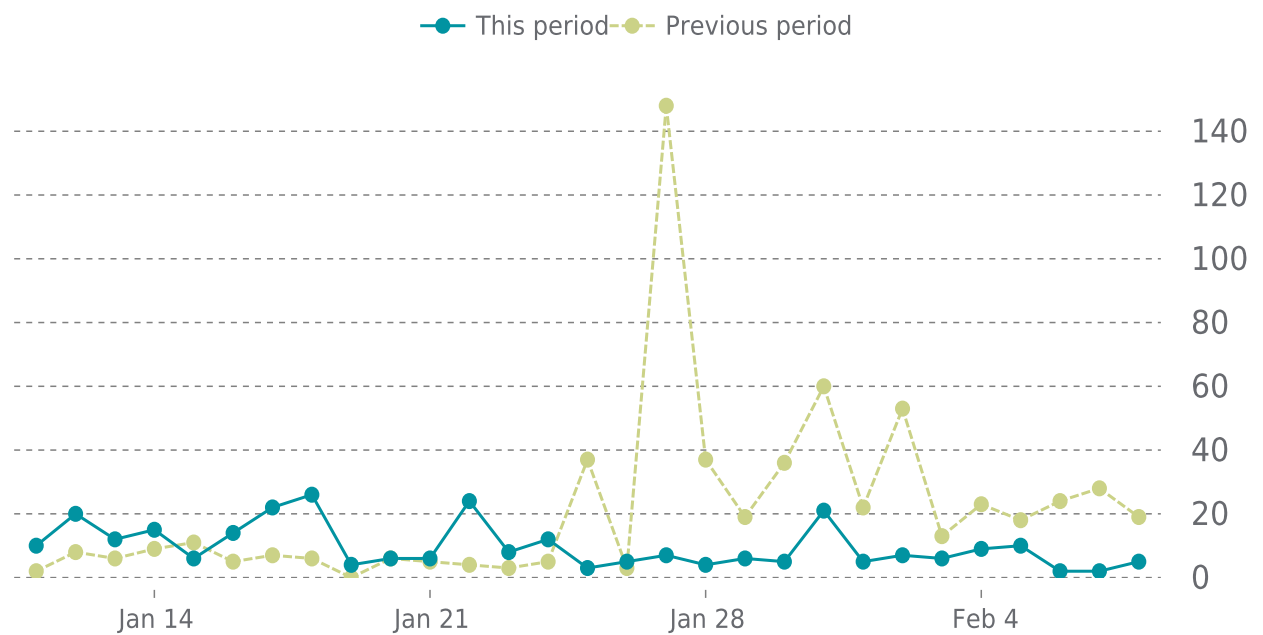

OVERVIEW

Sessions

0.3K

▼ -52%

Pageviews

0.3K

▼ -50%

Session duration

25s

▲ 69%

SESSIONS

Pages Per Sessions:

▲ 3%

Social Media Sessions:

▲ 11.76%

Bounce Rate: